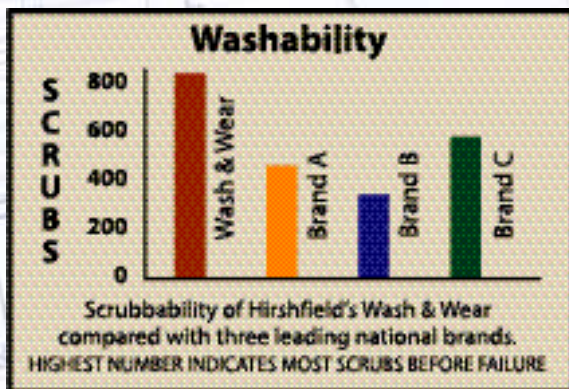

Hirshfield's

www.hirshfields.com