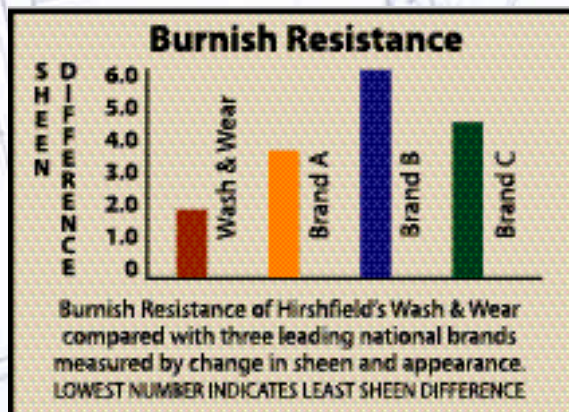

Hirshfield's

www.hirshfields.com