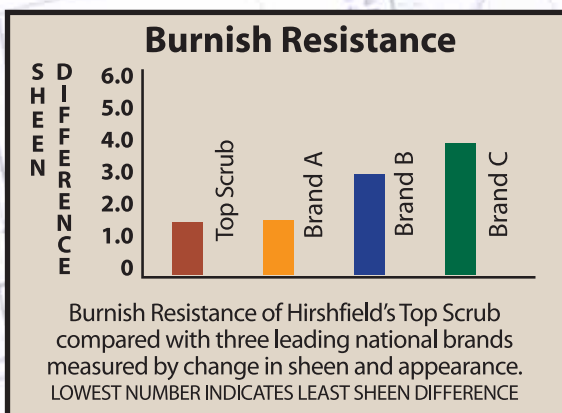

TOP SCRUB

Premium Interior Eggshell Acrylic Latex Enamel

Hirshfield's Paint Manufacturing

Hirshfield's Top Scrub is a premium quality acrylic eggshell enamel that provides outstanding performance for even the most discriminating user. The soft, low sheen finish provides an extremely durable finish that resists stains and is easy to clean. For nearly a quarter of a century, Top Scrub has been a trusted coating for both residential and commercial applications. Perfect for use in schools, hospitals and office buildings.

Hirshfield's Top Scrub Premium Interior Eggshell Latex

- Provides your customers "BEST IN CLASS" durability and lasting beauty
- High-end look with superb cleansibility
- Soft low sheen look is suitable for use in many residential and commercial applications
- Better scrubability and burnish-resistance when compared to the national brands in similar category