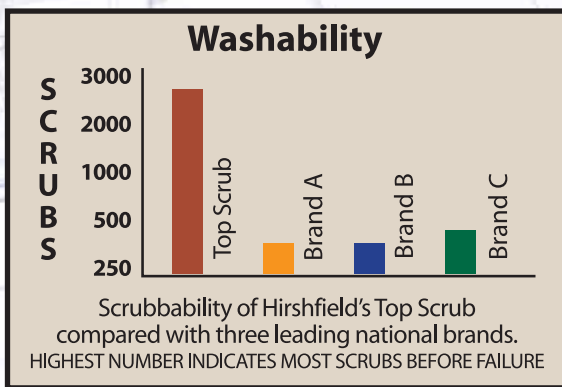

TOP SCRUB

Premium Interior Eggshell Acrylic Latex Enamel

Hirshfield's Paint Manufacturing

Hirshfield's Top Scrub is a premium quality acrylic eggshell enamel that provides outstanding performance for even the most discriminating user. The soft, low sheen finish provides an extremely durable finish that resists stains and is easy to clean. For nearly a quarter of a century, Top Scrub has been a trusted coating for both residential and commercial applications. Perfect for use in schools, hospitals and office buildings.

Hirshfield's Top Scrub Premium Interior Eggshell Latex

- Provides your customers "BEST IN CLASS" durability and lasting beauty
- High-end look with superb cleansibility
- Soft low sheen look is suitable for use in many residential and commercial applications
- Better scrubability and burnish-resistance when compared to the national brands in similar category