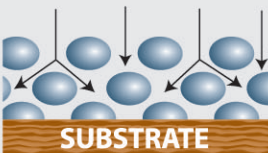

Hirshfield's Platinum Exterior™ with Crosslinking Technology

- Self Priming on most bare surfaces.
- One coat offers full protection on previously painted surfaces.
- Thick, flexible finish hides minor surface imperfections and fills small cracks.
- Innovative Crosslinking technology won't crack peel or blister and provides surface protection against mold, mildew and algae.
- Superior adhesion to wood, aluminum, vinyl, concrete and fiber cement board.
- Low Temperature application for use down to 35° F.
- **Lifetime Warranty** provides peace of mind protection.
- Environmentally Friendly Formula.

How Crosslinking Technology Works

Resin self-crosslinking polymers, when added to paint, overlap and link each other creating a thick, flexible coating that resists penetration of most harmful elements.

DAMAGING ELEMENTS
UV Rays • Rain • Sleet • Snow
Mold • Mildew • Algae

Platinum Exterior™ provides superior protection to outdoor elements

Outdoor elements easily penetrate surface of ordinary housepaints