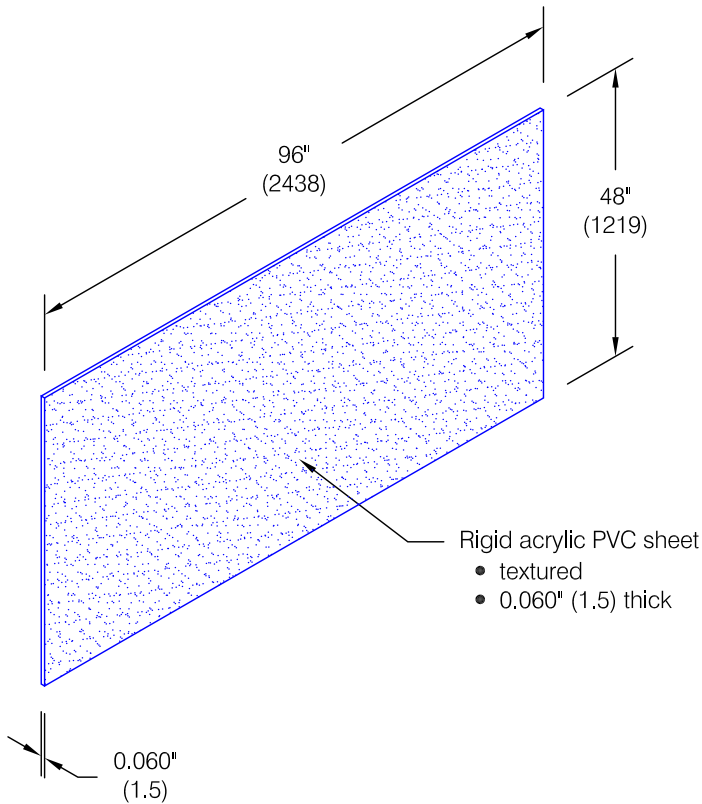

HWPWC-60 Wall Covering

Features:

- Class A fire rating
- Heavier gauges available
- Stock size 4'-0" (1219) x 8'-0" (2438) sheets
- Custom sizes are available (minimums apply)

Finishes:

- Manufacturer's standard colors
- Custom colors available

Mounting Options:

- Adhesive
Adhesive supplied separately
HWP-601 = 1 Gal
HWP-605 = 5 Gal

Hirshfield's reserves the right to discontinue a design or modify an existing design without prior notice