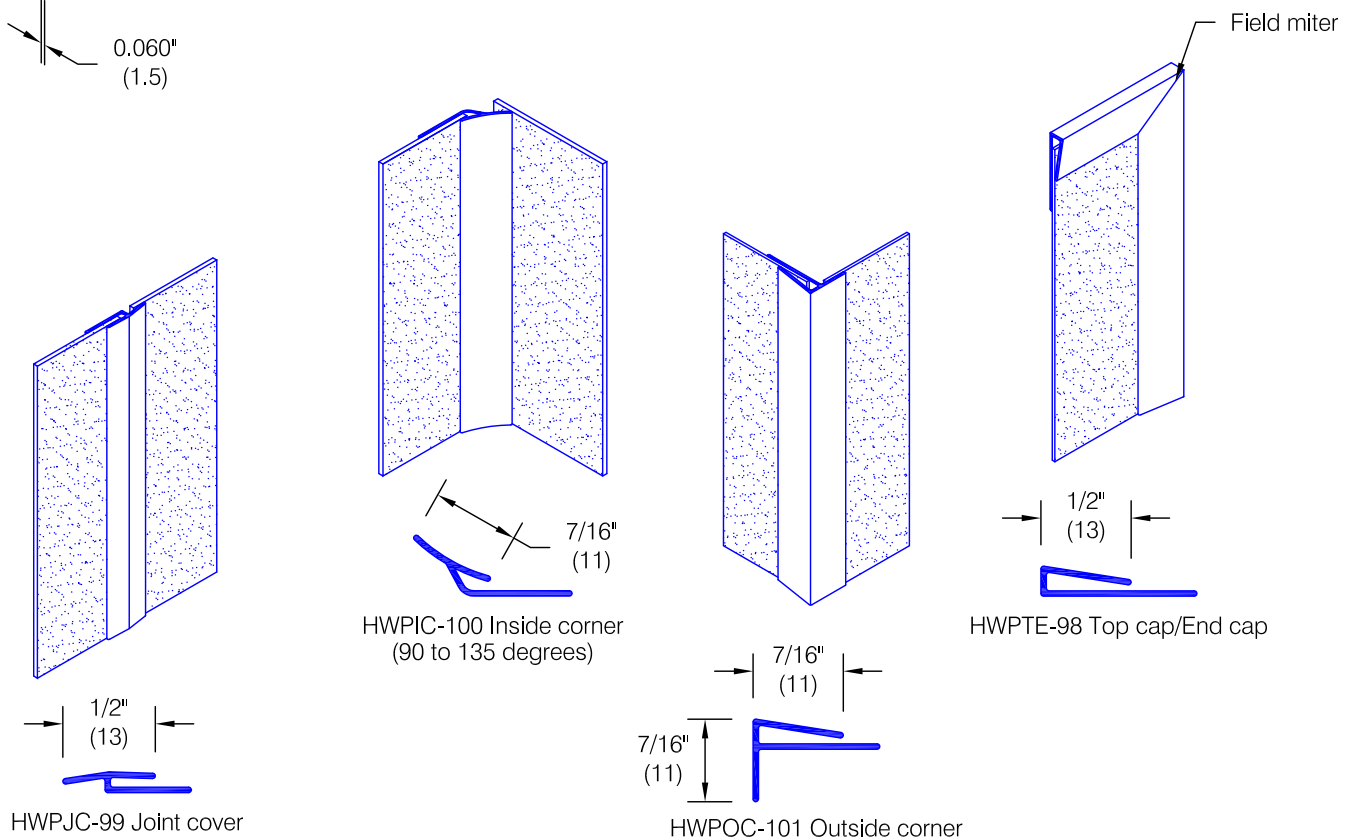

HWPWC-60 Wall Covering

Features:

- Class A fire rating
- Heavier gauges available
- Stock size 4'-0" (1219) x 8'-0" (2438) sheets
- Custom sizes are available (minimums apply)

Finishes:

- Manufacturer's standard colors
- Custom colors available

Mounting Options:

- Adhesive
Adhesive supplied separately
HWP-601 = 1 Gal
HWP-605 = 5 Gal

Hirshfield's reserves the right to discontinue a design or modify an existing design without prior notice