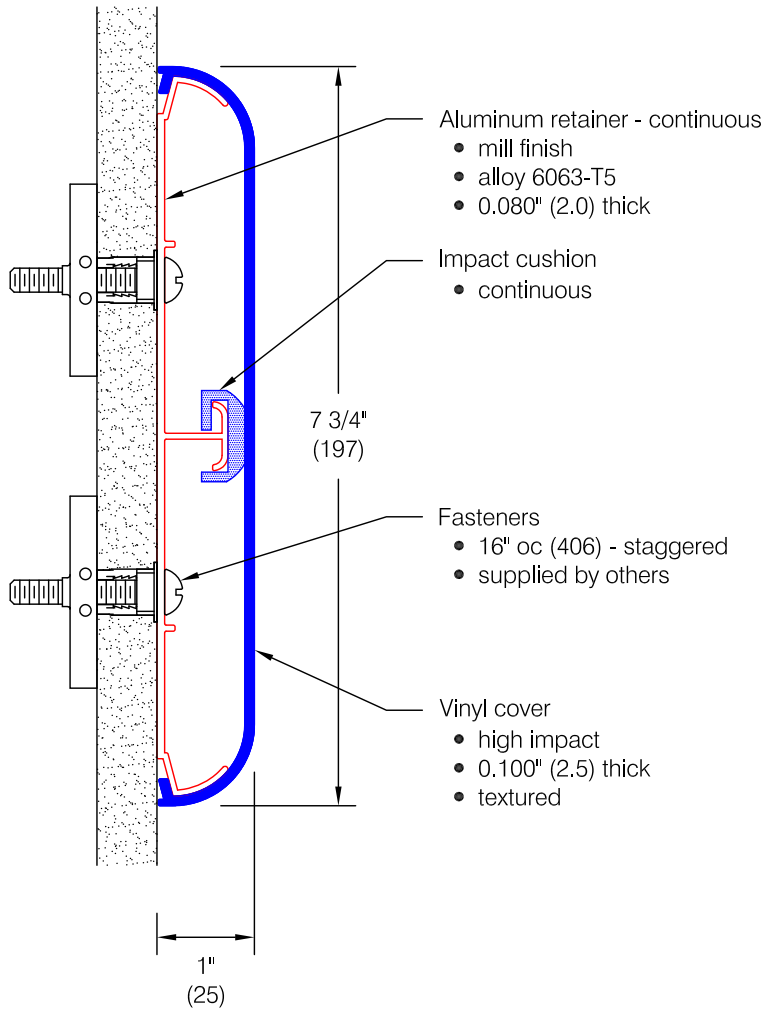

HWPWG-8 Wall Guard

Features:

- Class A fire rating
- Molded end caps
- Molded outside corners
- Stock length 12'-0" (3658)

Finishes:

- Manufacturer's standard colors

Optional mounting:

Hirshfield's reserves the right to discontinue a design or modify an existing design without prior notice