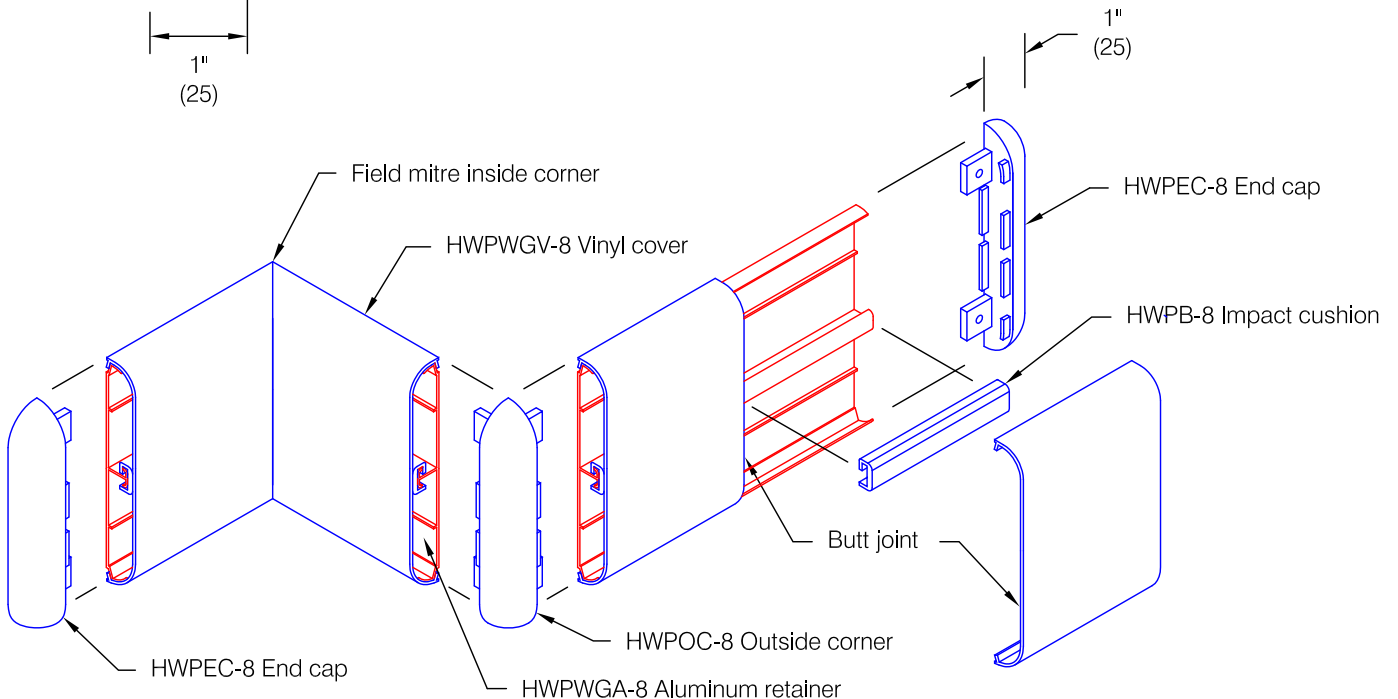

HWPWG-8 Wall Guard

Features:

- Class A fire rating
- Molded end caps
- Molded outside corners
- Stock length 12'-0" (3658)

Finishes:

- Manufacturer's standard colors

Optional mounting:

Hirshfield's reserves the right to discontinue a design or modify an existing design without prior notice