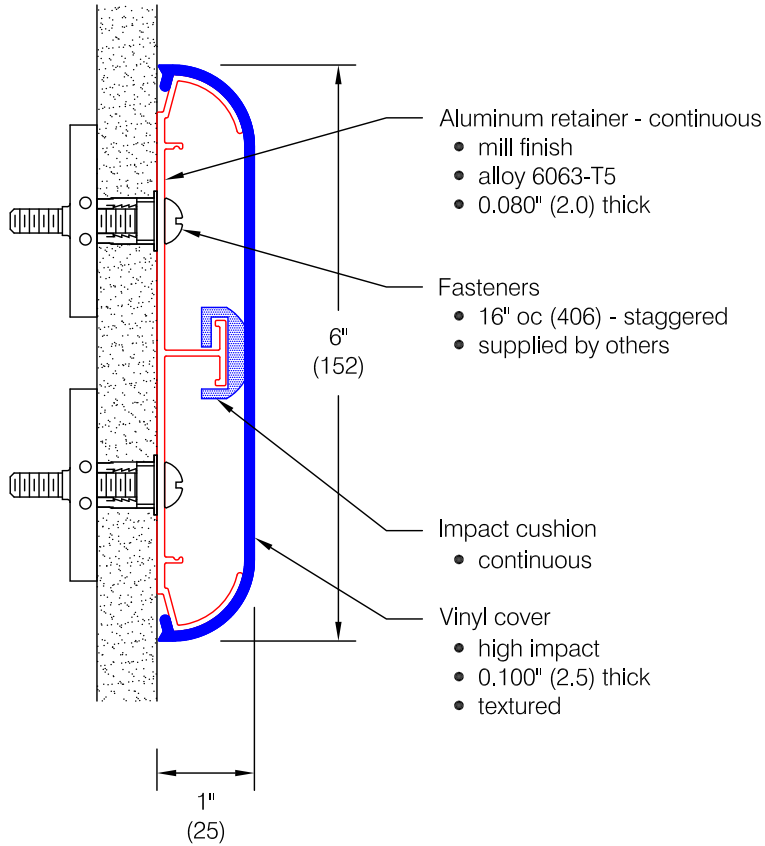

HWPWG-6 Wall Guard

Features:

- Class A fire rating
- Molded end caps
- Molded outside corners
- Stock length 12'-0" (3658)

Finishes:

- Manufacturer's standard colors
- Custom colors available

Optional mounting: