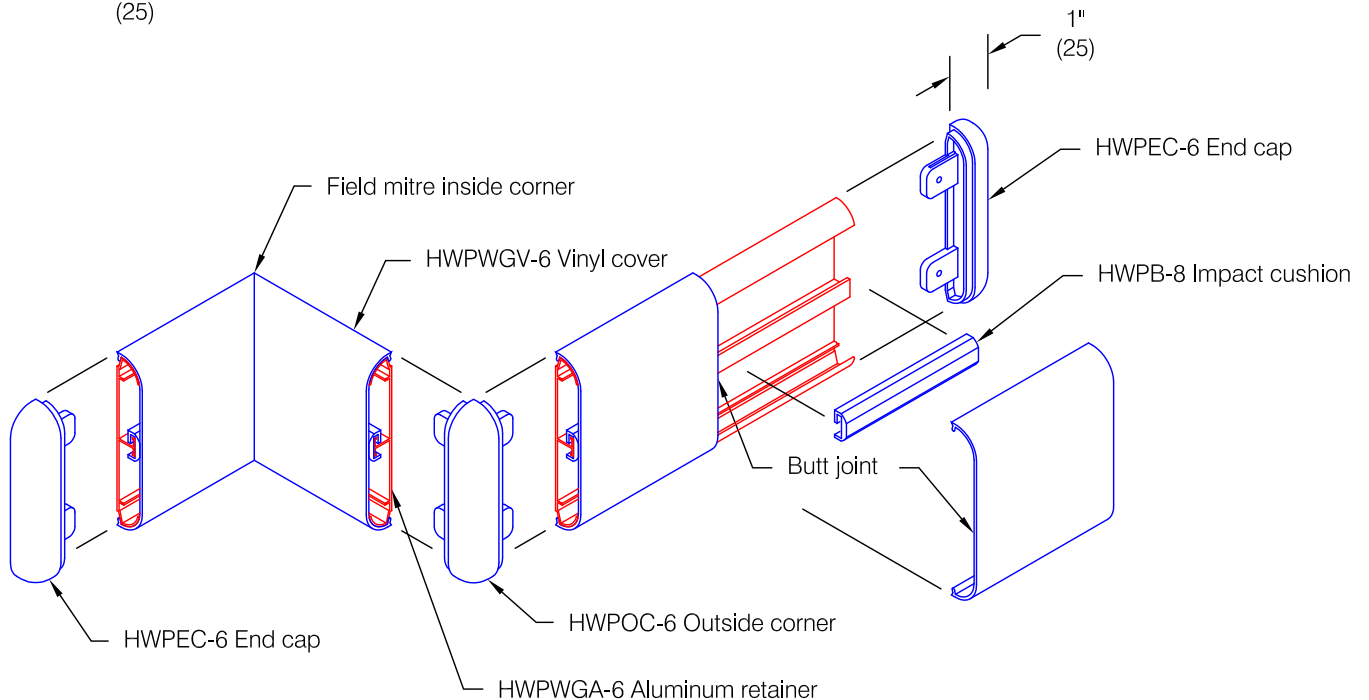

HWPWG-6 Wall Guard

Features:

- Class A fire rating
- Molded end caps
- Molded outside corners
- Stock length 12'-0" (3658)

Finishes:

- Manufacturer's standard colors
- Custom colors available

Optional mounting: