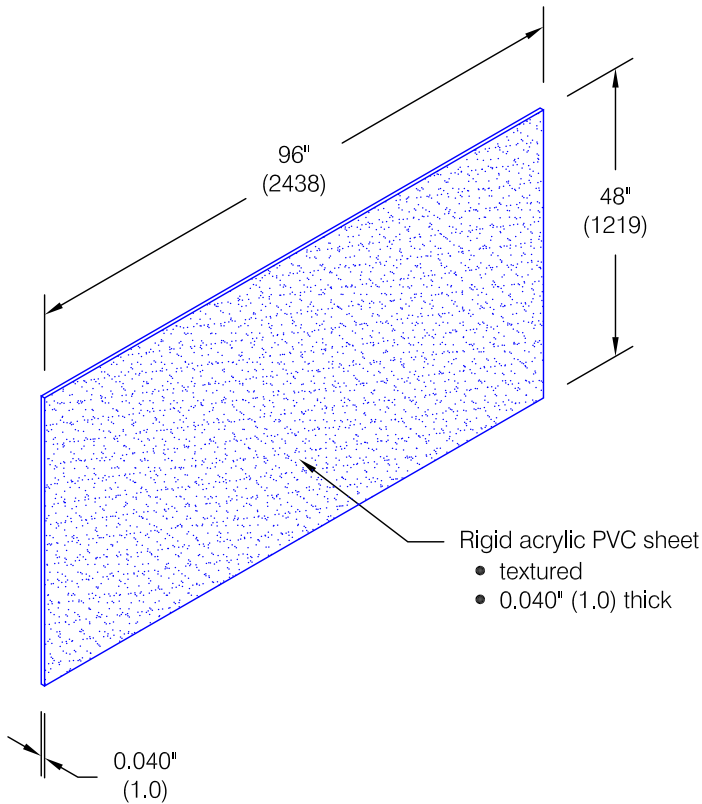

HWPWC-40 Wall Covering

Features:

- Class A fire rating
- Heavier gauges available
- Stock size 4'-0" (1219) x 8'-0" (2438) sheets
- Custom sizes are available (minimums apply)

Finishes:

- Manufacturer's standard colors
- Custom colors available

Mounting Options:

- Adhesive
Adhesive supplied separately
HWP A-601 = 1 Gal
HWP A-605 = 5 Gal

Hirshfield's reserves the right to discontinue a design or modify an existing design without prior notice