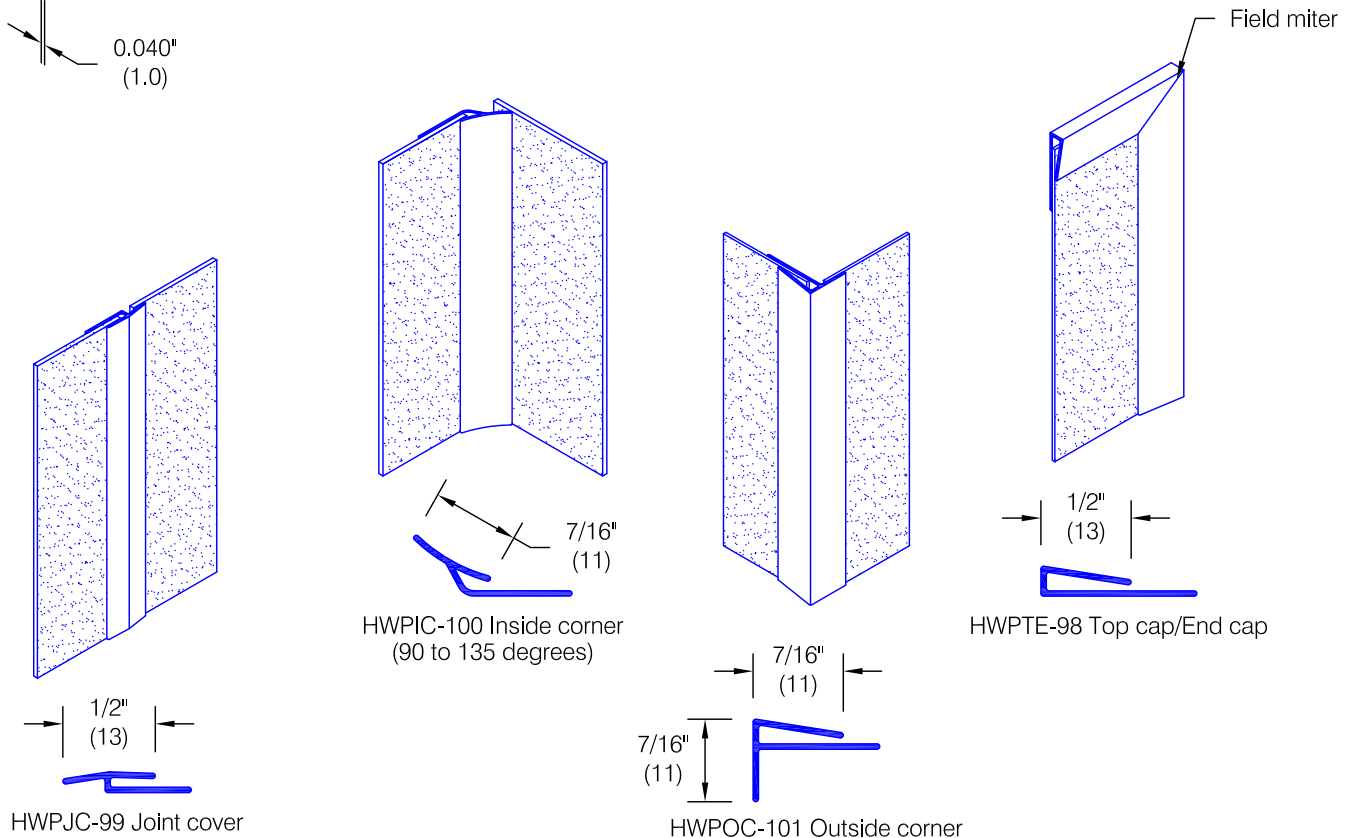

HWPWC-40 Wall Covering

Features:

- Class A fire rating
- Heavier gauges available
- Stock size 4'-0" (1219) x 8'-0" (2438) sheets
- Custom sizes are available (minimums apply)

Finishes:

- Manufacturer's standard colors
- Custom colors available

Mounting Options:

- Adhesive
Adhesive supplied separately
HWP A-601 = 1 Gal
HWP A-605 = 5 Gal

Hirshfield's reserves the right to discontinue a design or modify an existing design without prior notice