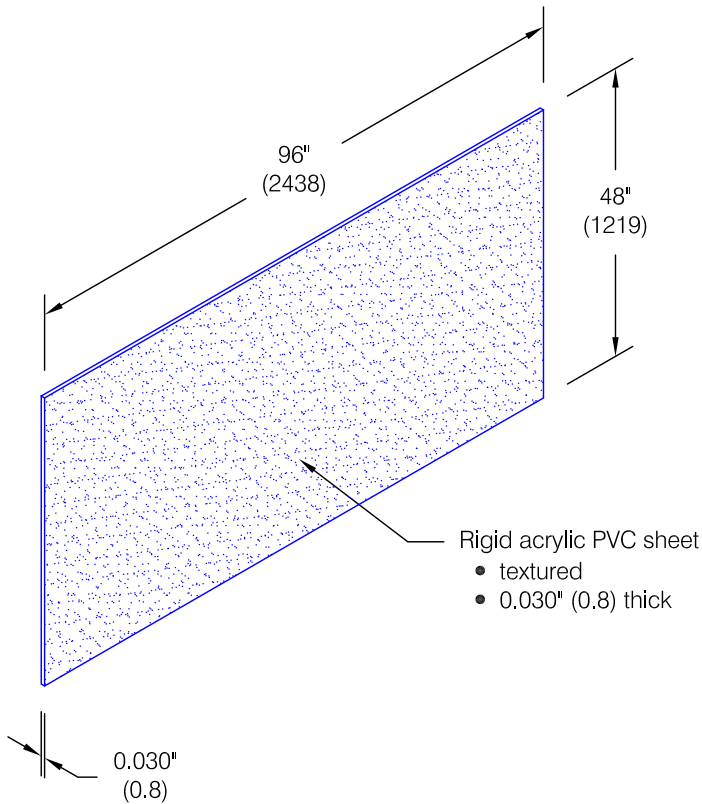

HWPWC-30 Wall Covering

Features:

- Class A fire rating
- Heavier gauges available
- Stock size 4'-0" (1219) x 8'-0" (2438) sheets
- Custom sizes are available (minimums apply)

Finishes:

- Manufacturer's standard colors
- Custom colors available

Mounting Options:

- Adhesive
 Adhesive supplied separately
 HWPA-601 = 1 Gal
 HWPA-605 = 5 Gal

Hirshfield's reserves the right to discontinue a design or modify an existing design without prior notice