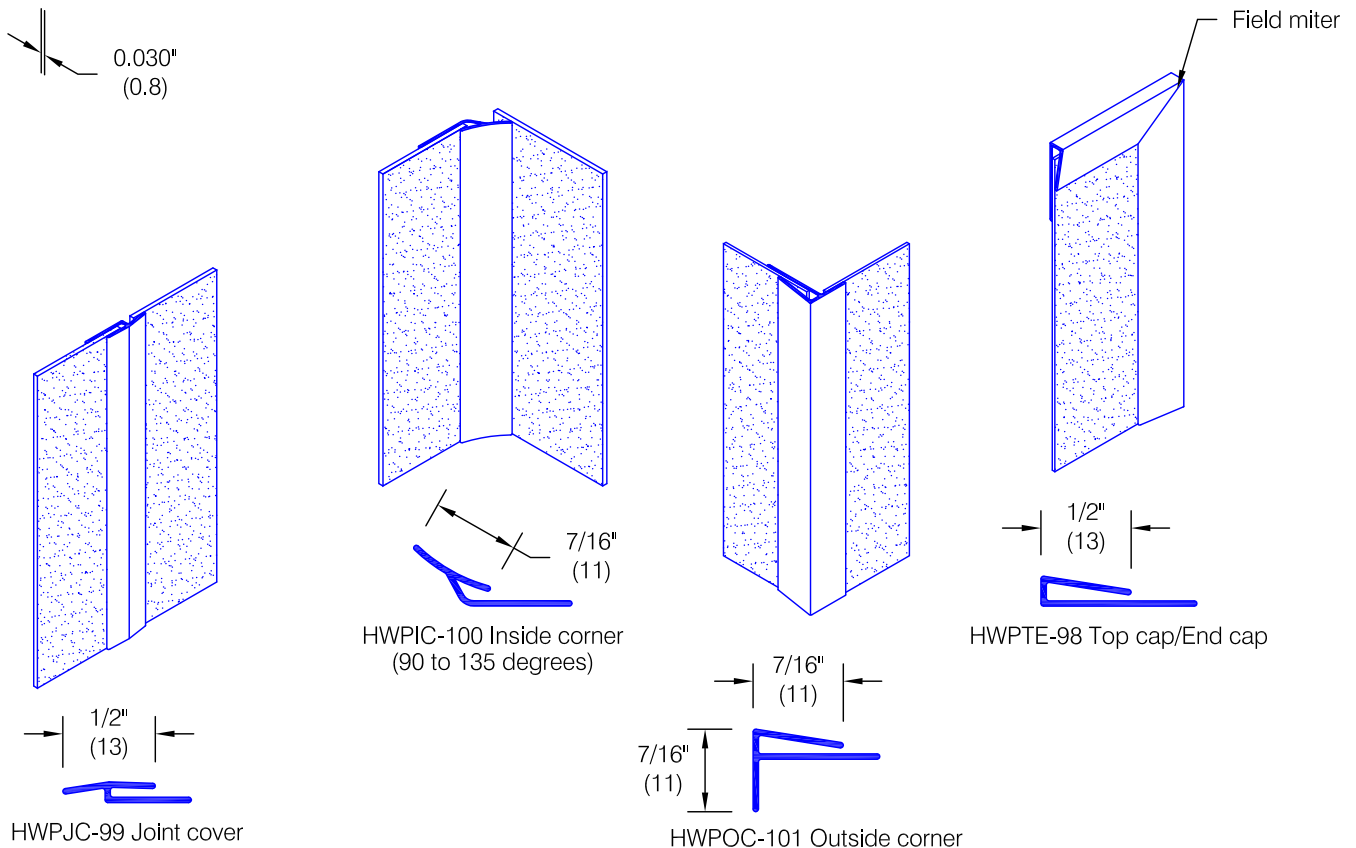

HWPWC-30 Wall Covering

Features:

- Class A fire rating
- Heavier gauges available
- Stock size 4'-0" (1219) x 8'-0" (2438) sheets
- Custom sizes are available (minimums apply)

Finishes:

- Manufacturer's standard colors
- Custom colors available

Mounting Options:

- Adhesive
 Adhesive supplied separately
 HWPA-601 = 1 Gal
 HWPA-605 = 5 Gal

Hirshfield's reserves the right to discontinue a design or modify an existing design without prior notice