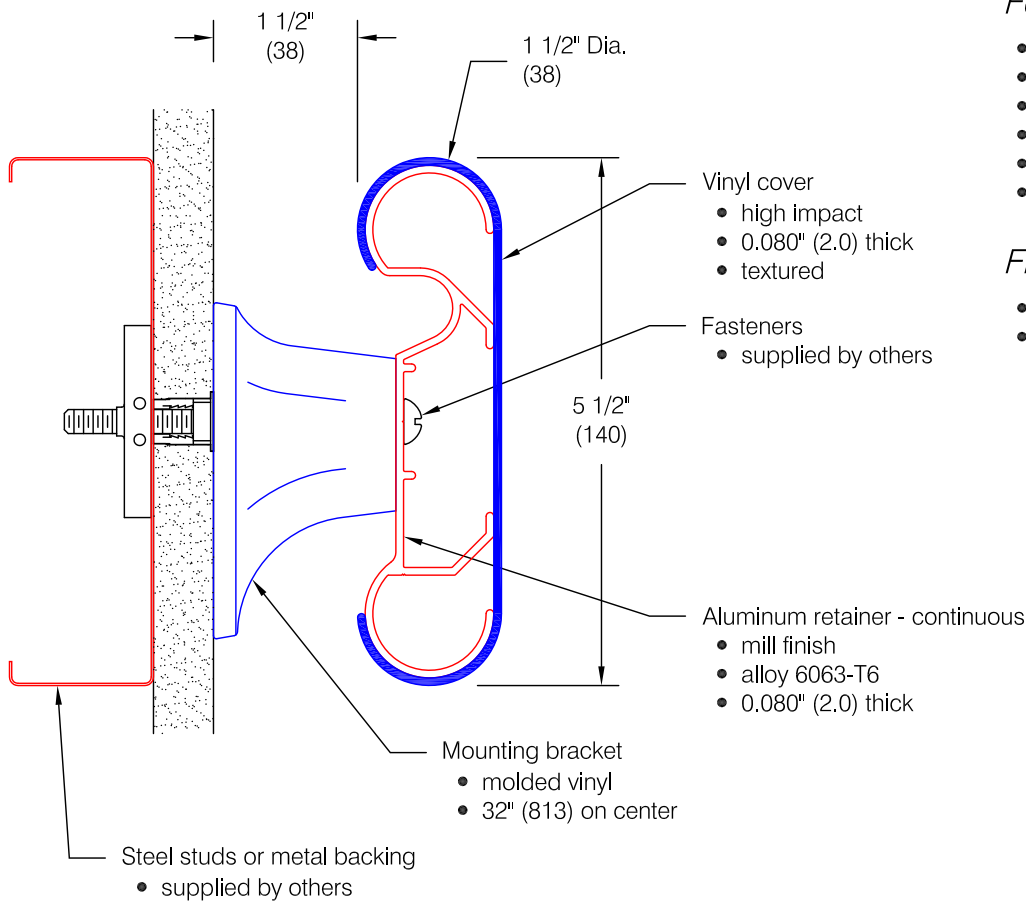

HWPBR-50 Handrail

Features:

- ADA Compliant
- Class A fire rating
- Molded returns - with hardware
- Molded outside corners - with hardware
- Molded inside corners - with hardware
- Stock length 12'-0" (3658)