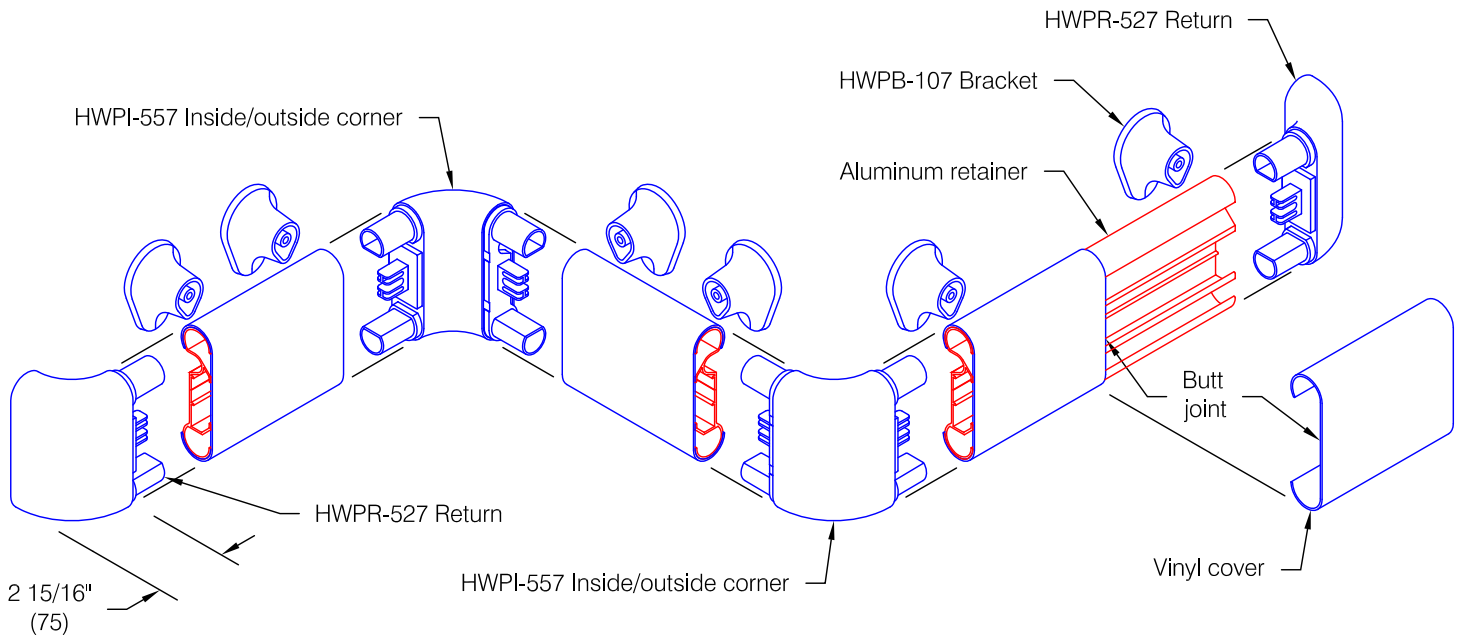

Hirshfield's reserves the right to discontinue a design or modify an existing design without prior notice